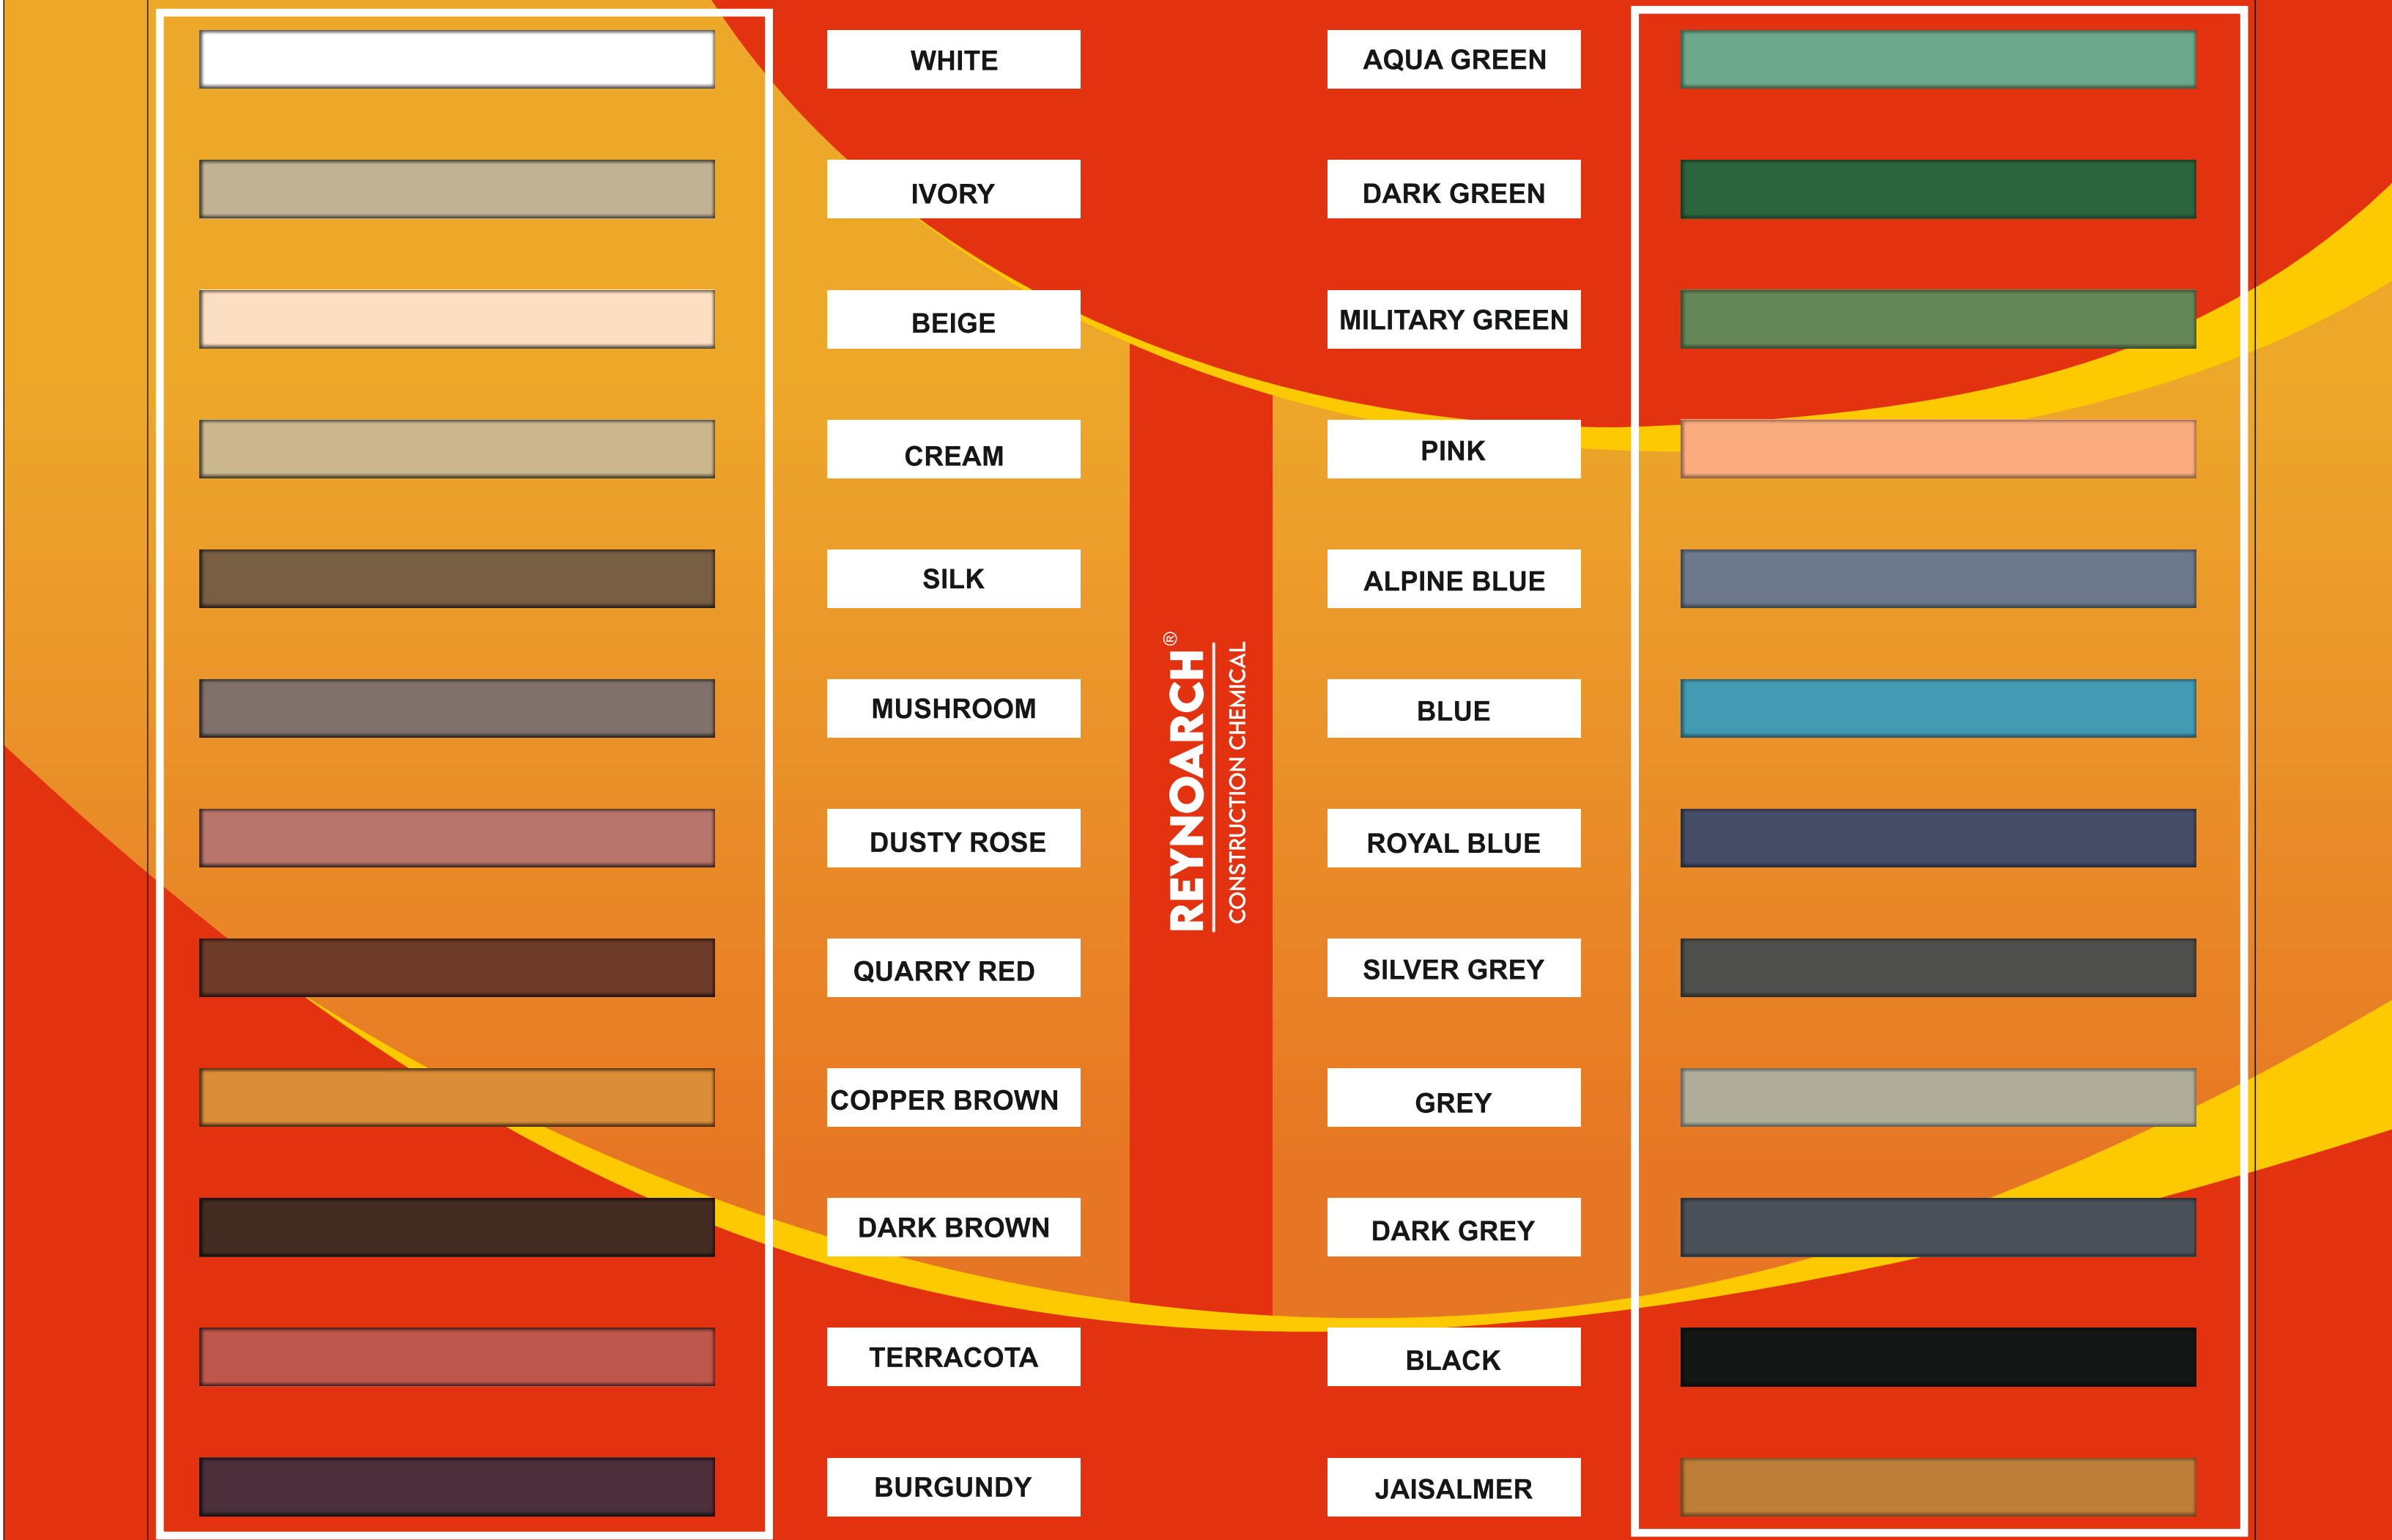

## TILE GROUT

## Style Your Tiles With Wide Range of Premium Colour Epoxy Grouts

WHITE

IVORY

BEIGE

CREAM

SILK

MUSHROOM

DUSTY ROSE

QUARRY RED

COPPER BROWN

DARK BROWN

TERRACOTA

BURGUNDY

AQUA GREEN

DARK GREEN

MILITARY GREEN

PINK

ALPINE BLUE

BLUE

ROYAL BLUE

SILVER GREY

GREY

DARK GREY

BLACK